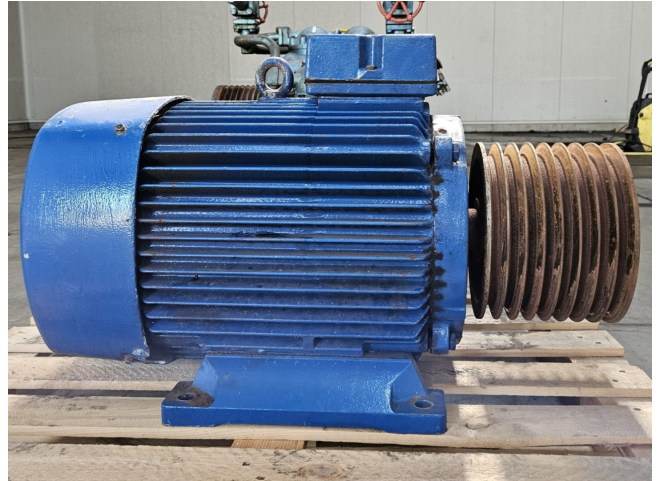

VEM Motors KMER 250 M4

Specifications

Brand	VEM Motors
Type	KMER 250 M4
kW	55
RPM	1475
Size & Weight	900x450x580 mm (LxWxH) & 375 kg
50 Hz / 60 Hz	50 Hz
Stock	1

Description

Used VEM Motors KMER 250 M4

Used VEM Motors KMER 250 M4 electro motor with the following specifications: 50 Hz - 55 kW - 1475 RPM.